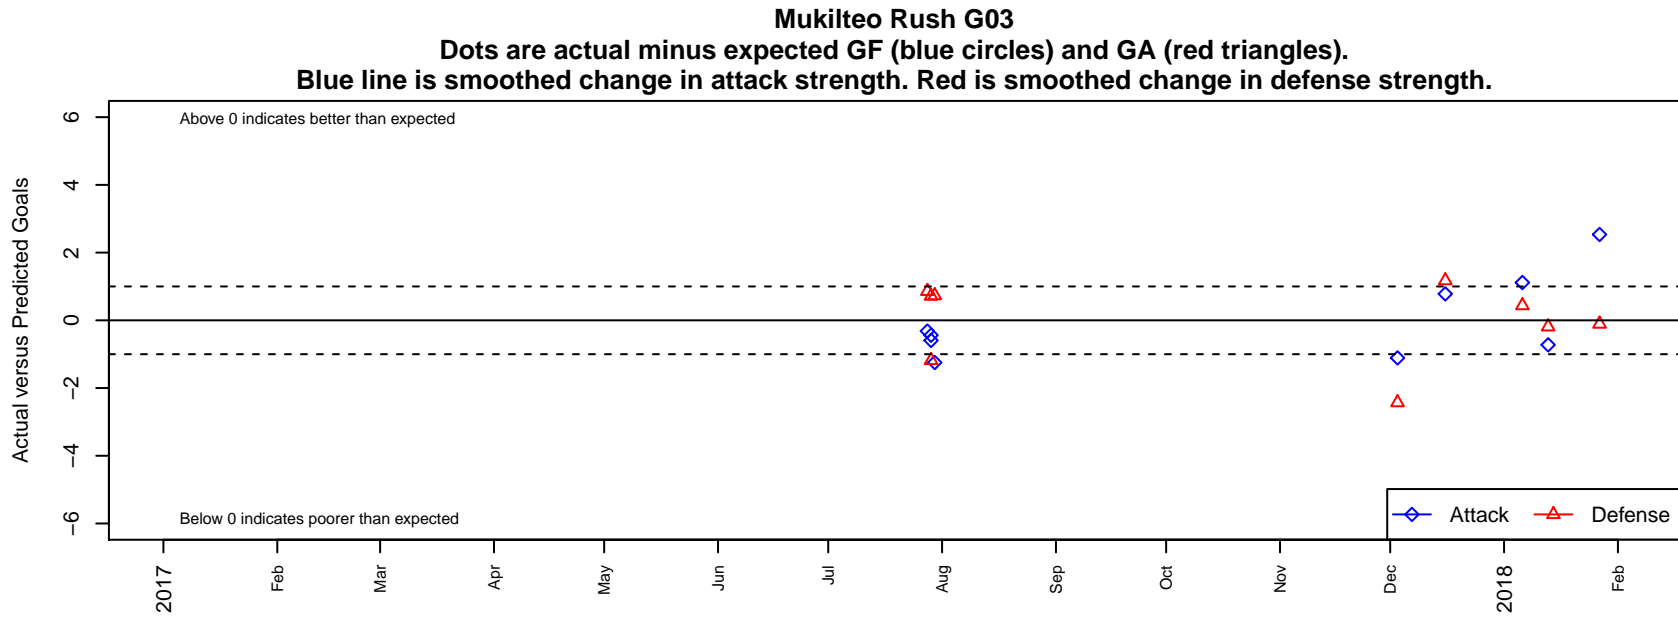

Mukilteo Rush G03

Mukilteo Rush
 Mukilteo, WA
 G03 total strength=1217
 attack=4.74 defense=3.81
 fall league = NPSL Div 3 (03) U15
 notes= Schilback 2014-5

alt names used:
 Rush Select G03 A
 Rush Select G03 Perry
 Rush Select G03 A

Venues played:
 2017 Crossfire Select U15 Silver
 2017 NPSL Division 3 (03) U15

**attack and defense variance (black dot)
relative to other teams
and top 10 in region**

**attack and defense rating
relative to others at age
and all opponents in last 13 months**