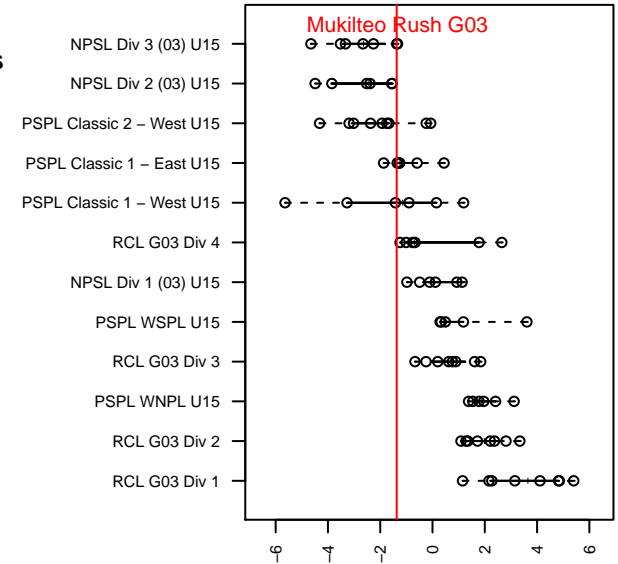

Mukilteo Rush G03

Mukilteo Rush
 Mukilteo, WA
 G03 total strength=1217
 attack=4.74 defense=3.81
 fall league = NPSL Div 3 (03) U15
 notes= Schilback 2014-5

alt names used:
 Rush Select G03 A
 Rush Select G03 Perry
 Rush Select G03 A

Venues played:
 2017 Crossfire Select U15 Silver
 2017 NPSL Division 3 (03) U15

**attack and defense variance (black dot)
relative to other teams
and top 10 in region**

**attack and defense rating
relative to others at age
and all opponents in last 13 months**