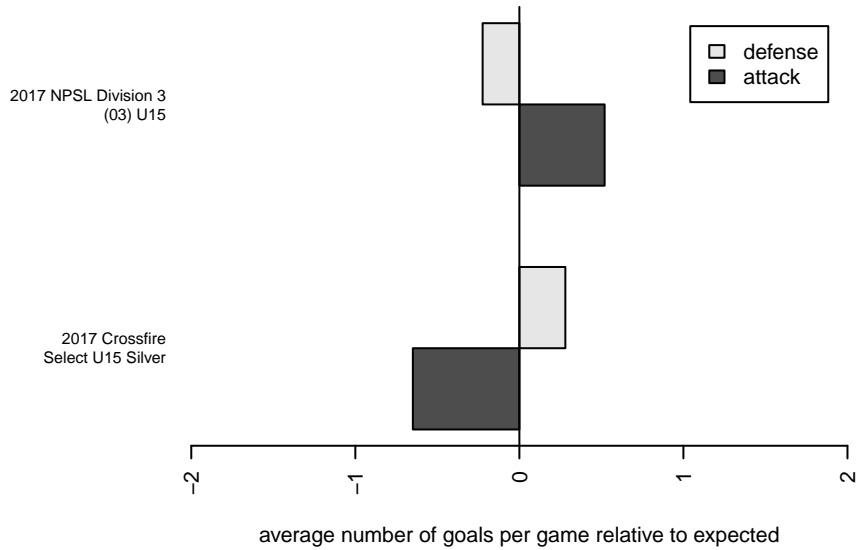

Mukilteo Rush G03

Mukilteo Rush
 Mukilteo, WA
 G03 total strength=1217
 attack=4.74 defense=3.81
 fall league = NPSL Div 3 (03) U15
 notes= Schilback 2014-5

alt names used:
 Rush Select G03 A
 Rush Select G03 Perry
 Rush Select G03 A

Venues played:
 2017 Crossfire Select U15 Silver
 2017 NPSL Division 3 (03) U15

**attack and defense variance (black dot)
relative to other teams
and top 10 in region**

**attack and defense rating
relative to others at age
and all opponents in last 13 months**

Performance relative to 13 month average

Performance relative to 13 month average

date	home		away		venue	pred.home	pred.away
2018-01-27	Mukilteo Rush G03	5	FWFC Select G03	1	2017 NPSL Division 3 (03) U15	2.46	0.89
2018-01-13	Blackhills FC Red G03	1	Mukilteo Rush G03	1	2017 NPSL Division 3 (03) U15	0.81	1.72
2018-01-06	Mukilteo Rush G03	2	Lake Hills Supreme G03	0	2017 NPSL Division 3 (03) U15	0.88	0.44
2017-12-16	Mukilteo Rush G03	2	Seattle United NE Blue G03	0	2017 NPSL Division 3 (03) U15	1.22	1.17
2017-12-03	NW United Red G03	3	Mukilteo Rush G03	1	2017 NPSL Division 3 (03) U15	0.57	2.11
2017-07-30	Crossfire Select Oka G03	0	Mukilteo Rush G03	0	2017 Crossfire Select U15 Silver	0.73	1.25
2017-07-29	TC United White G03	1	Mukilteo Rush G03	0	2017 Crossfire Select U15 Silver	1.72	0.44
2017-07-29	Mukilteo Rush G03	0	Seattle United S Blue G03	3	2017 Crossfire Select U15 Silver	0.59	1.82
2017-07-28	Wenatchee Valley United Tigers G03	0	Mukilteo Rush G03	1	2017 Crossfire Select U15 Silver	0.86	1.32