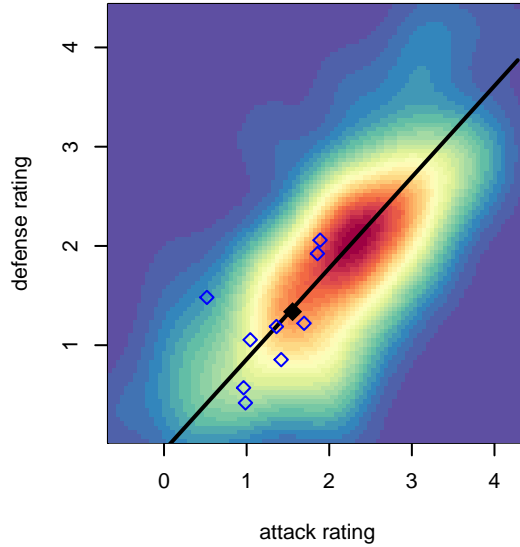

Mukilteo Rush G03

Mukilteo Rush
 Mukilteo, WA
 G03 total strength=1217
 attack=4.74 defense=3.81
 fall league = NPSL Div 3 (03) U15
 notes= Schilback 2014-5

alt names used:
 Rush Select G03 A
 Rush Select G03 Perry
 Rush Select G03 A

Venues played:
 2017 Crossfire Select U15 Silver
 2017 NPSL Division 3 (03) U15

**attack and defense variance (black dot)
relative to other teams
and top 10 in region**

**attack and defense rating
relative to others at age
and all opponents in last 13 months**